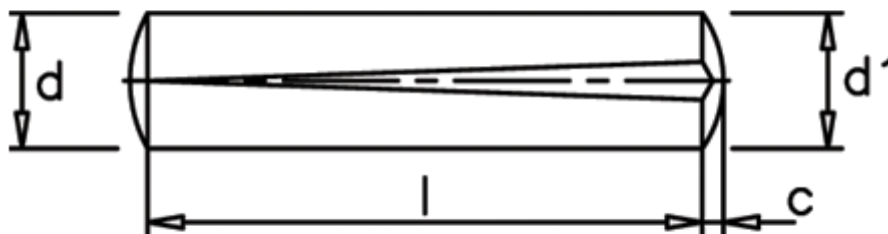

# Data Sheet

Article number: 08011514

Description: KLEE Slotted pin S1 1,5x12  
Steel

## Measures

---

c = 0,23

d = 1.5

d1 = 1.63

Length = 12